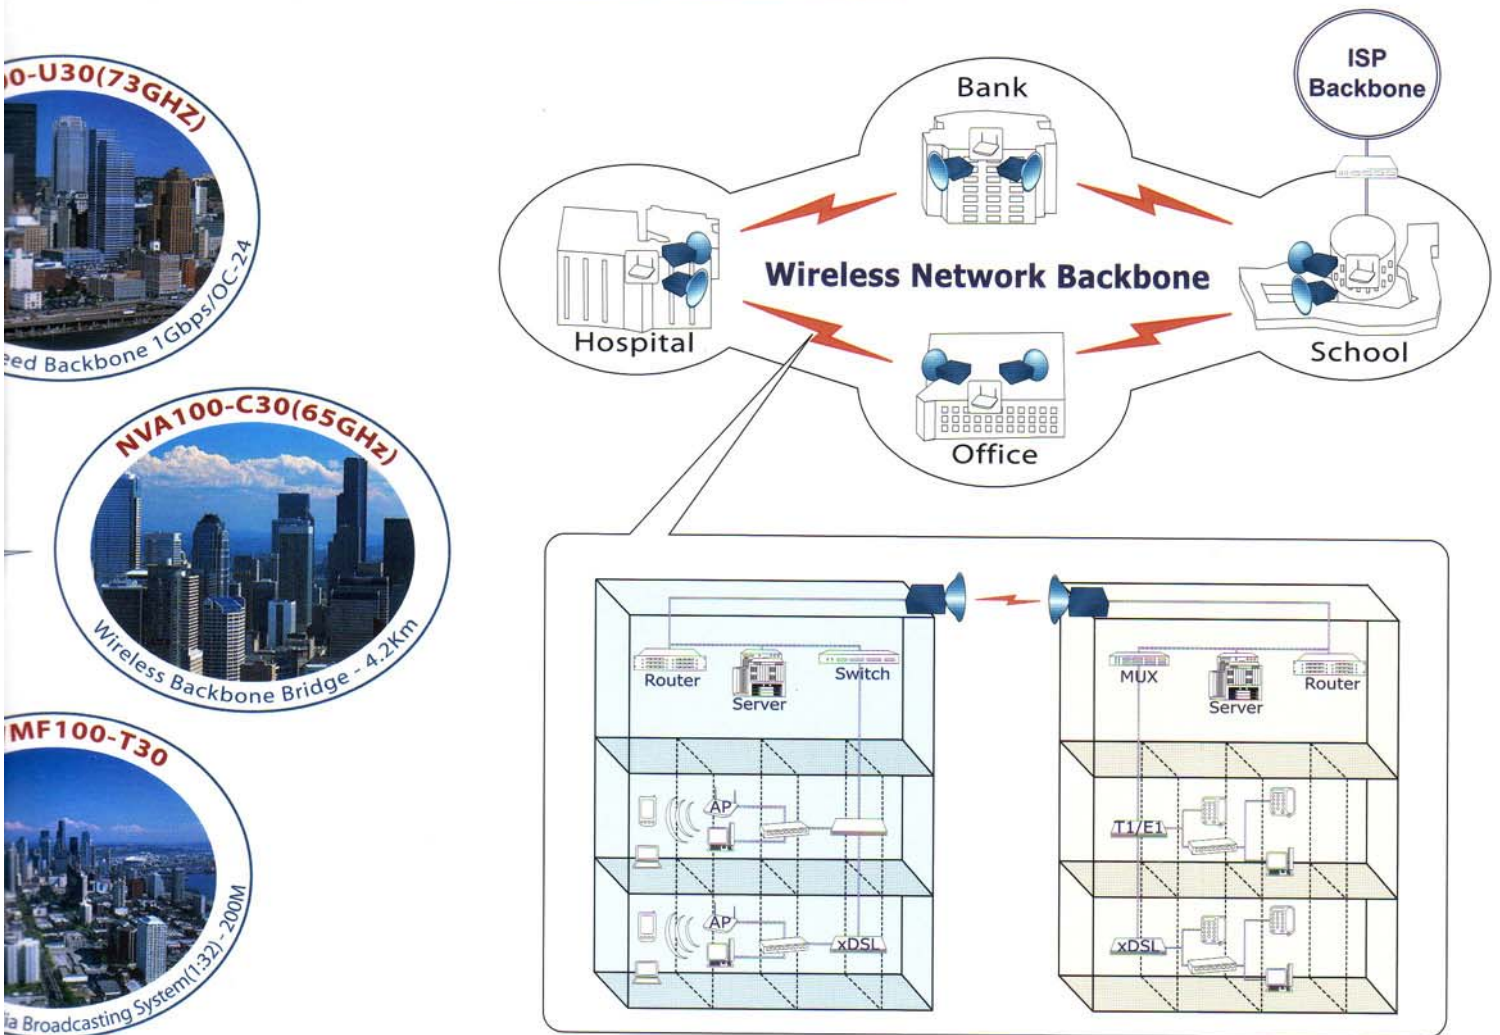

Special Feature

- Unlicensed Band(59 ~ 66GHz)
- 1Gbps / 100Mbps Full throughput
- Over 10Km communication distance
- Low cost / Small size
- Significantly reduced risk of radio interference
- Reduced health risk by millimeter wave
- Total Network Integration

Product Group

Wireless Backbone

Mobile Service

Internet & Contents Services

Internet, Game, Finance, VOD,
VoIP, WebTV, ..

Anytime / Anywhere / Anything

Application

Install Ex.