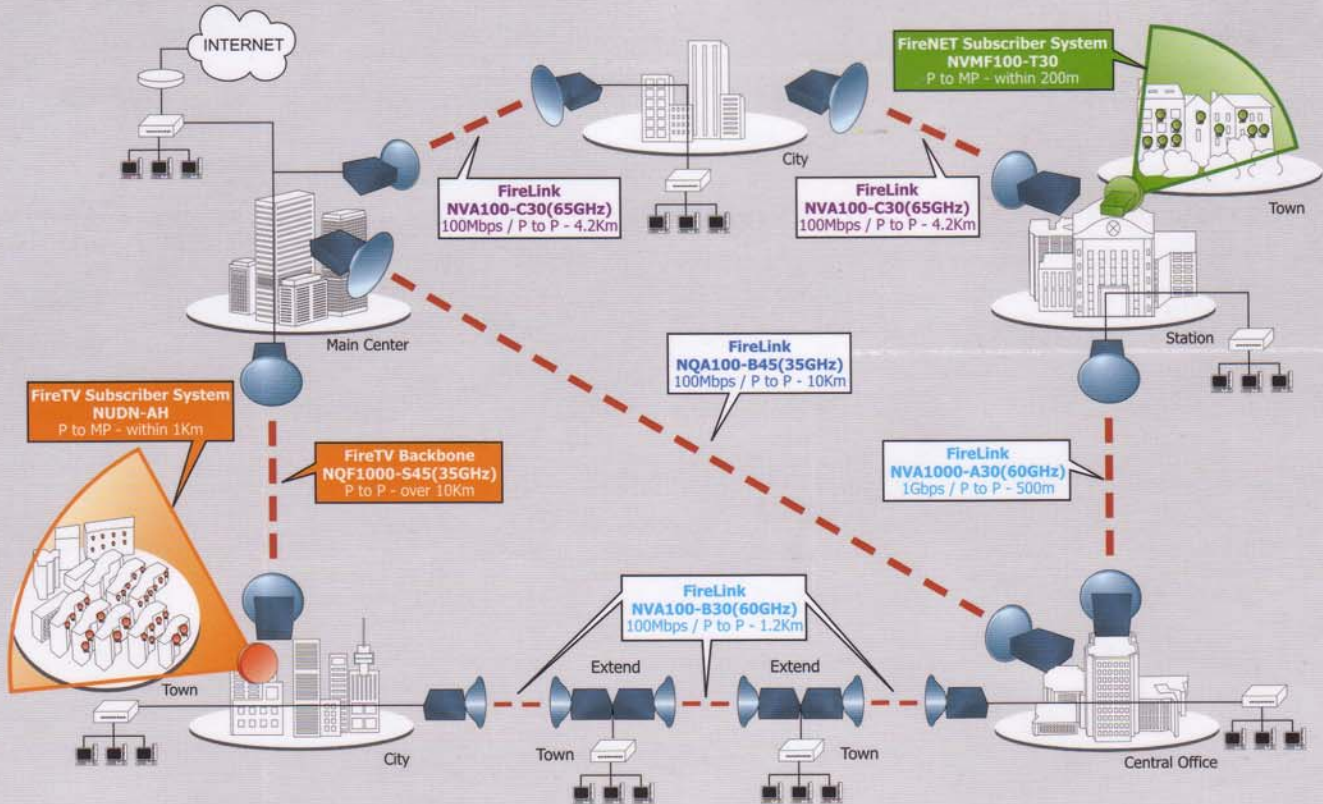

Special Feature

- Unlicensed Band(59 ~ 66GHz)
- 1Gbps / 100Mbps Full throughput
- Over 10Km communication distance
- Low cost / Small size
- Significantly reduced risk of radio interference
- Reduced health risk by millimeter wave
- Total Network Integration

Product Group

Wireless Backbone

Mobile Service

Internet & Contents Services

Internet, Game, Finance, VOD,
VoIP, WebTV, ..

Anytime / Anywhere / Anything

Application

Install Ex.

Taiwan Site

Japan Site

Specification

Specification		60GHz	
		NVA100-B30	NVA1000-A30
Throughput	(Mbps)	100	1000
Frequency Range	(GHz)	59.00 ~ 61.00	
Out Power	(dBm)	under 10	
Antenna Size (φ×D)	(cm)	30×15 / 60×31.7	
Modulation		ASK	
BER		under 1×10^{-10}	
Distance MAX (Clear) (M)	30cm ANT	1200	500
	45cm ANT		
	60cm ANT	1500	700
Main Power Supply	(V)	Free Voltage	
Size (W×D×H) - without ANT	(mm)	221 × 238 × 182	
Weight	(Kg)	4.0	
Operating Temperature	(°C)	-20 ~ 50	
Storage Temperature	(°C)	-30 ~ 80	
Humidity	(%)	90	