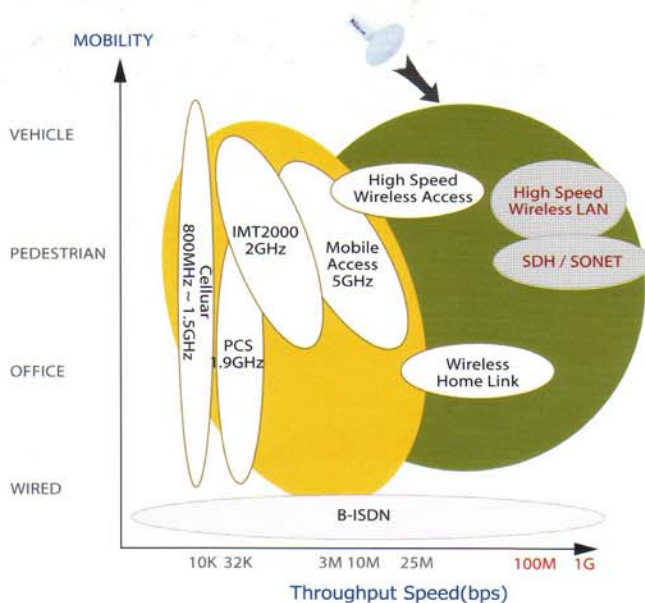

Wireless Backbone Bridge "FireLink" "FireTV" "FireNET"

Millimeter wave High-speed(1Gbps/100Mbps) Bridge
Broad Band Total service Integration
Last One Mile Communication

Special Feature

- Unlicensed Band(59 ~ 66GHz)
- 1Gbps / 100Mbps Full throughput
- Over 10Km communication distance
- Low cost / Small size
- Significantly reduced risk of radio interference
- Reduced health risk by millimeter wave
- Total Network Integration

Product Group